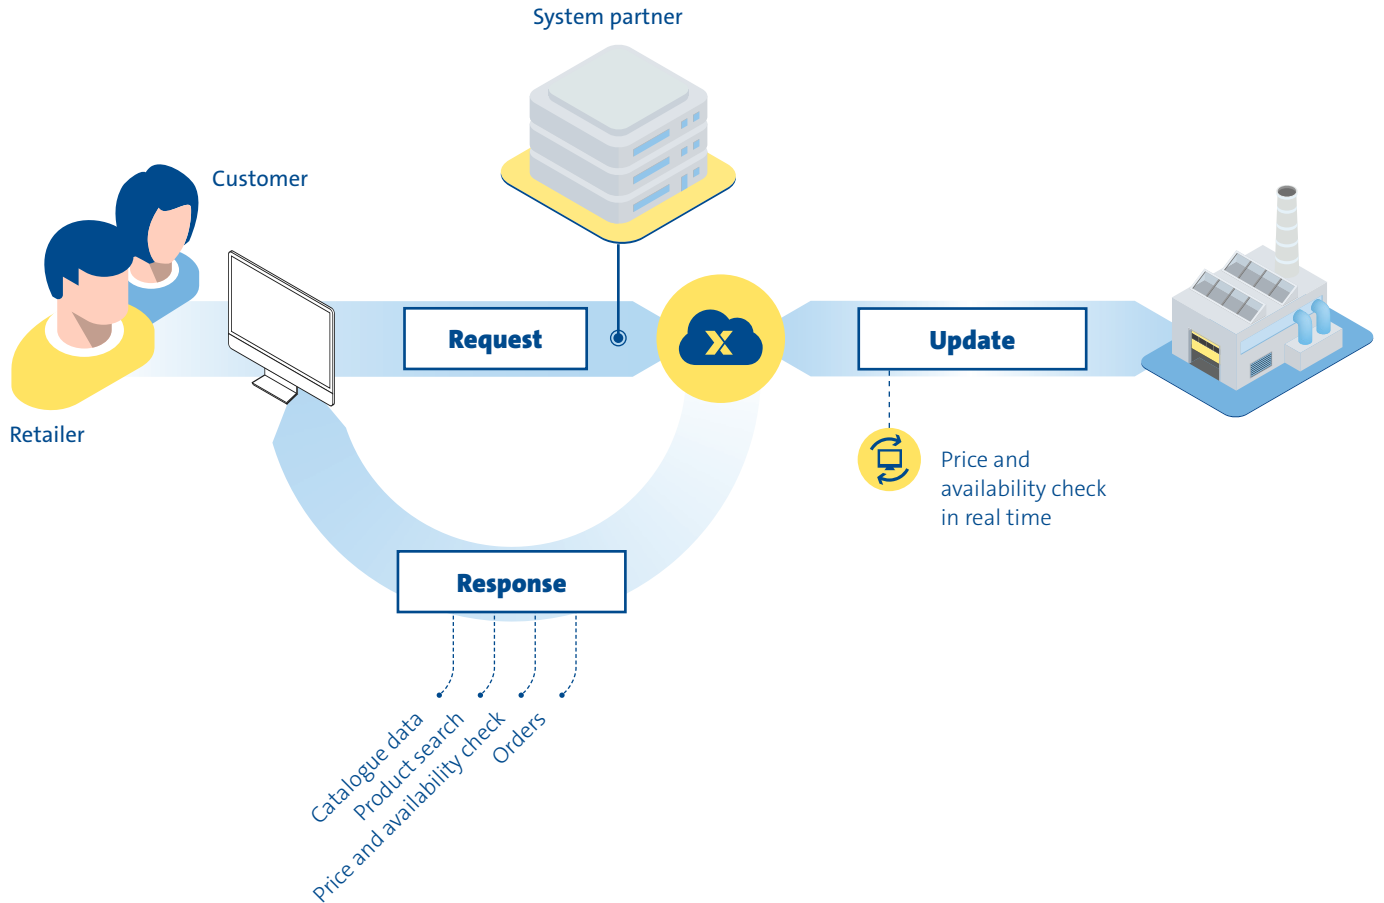

data Cloud

System partner

Your manufacturer real time data

data Cloud enables your customers access to daily updated product data, as well as price and availability queries from their manufacturers, which they can transfer to your ERP system with one click.

Features at a glance

- Latest product data directly uploaded into your ERP system
- Full product data **NEW**
- Ability to make price and availability queries with ERP Connect
- Product search and category navigation **NEW**
- Simple integration into your ERP system via REST/JSON-API **NEW**
- Ordering via API **NEW**

Your benefits

- Up-to-date and high-quality product data
- Higher customer satisfaction through optimised quality of consulting due to original manufacturer product data. This means: you will acquire more customers and your sales revenue will increase.
- Always up-to-date with the the latest products
- Complete catalog display through product search and category navigation **NEW**
- Simplified ordering process **NEW**
- Your process efficiency increases thanks to a single interface that allows the connection several retailers at the same time
- Your effort decreases and processes are optimised